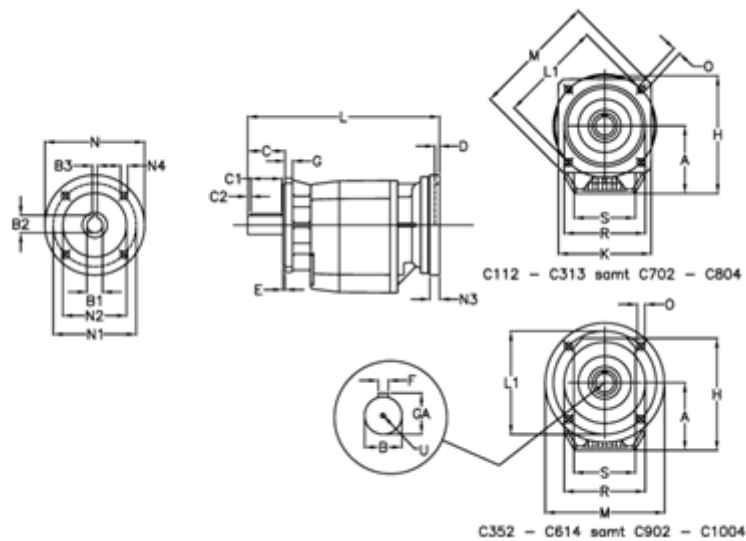

Article number: 40600802592450

Description: Helical gearbox
C802F-25,9-P132B5

Measures

A = 247.0	D = 5.0	L1 = 350	R = 320
B = 80	E = 5	M = 400	S = 300
B1 = 38	F = 22	N = 300	U = M20x42
B2 = 41.3	G = 20	N1 = 265	
B3 = 10	GA = 85.0	N2 = 230	
C = 140	H = 422.0	N3 = 16	
C1 = 110	K = 350	N4 = 14	
C2 = 15	L = 579.5	O = 18.0	